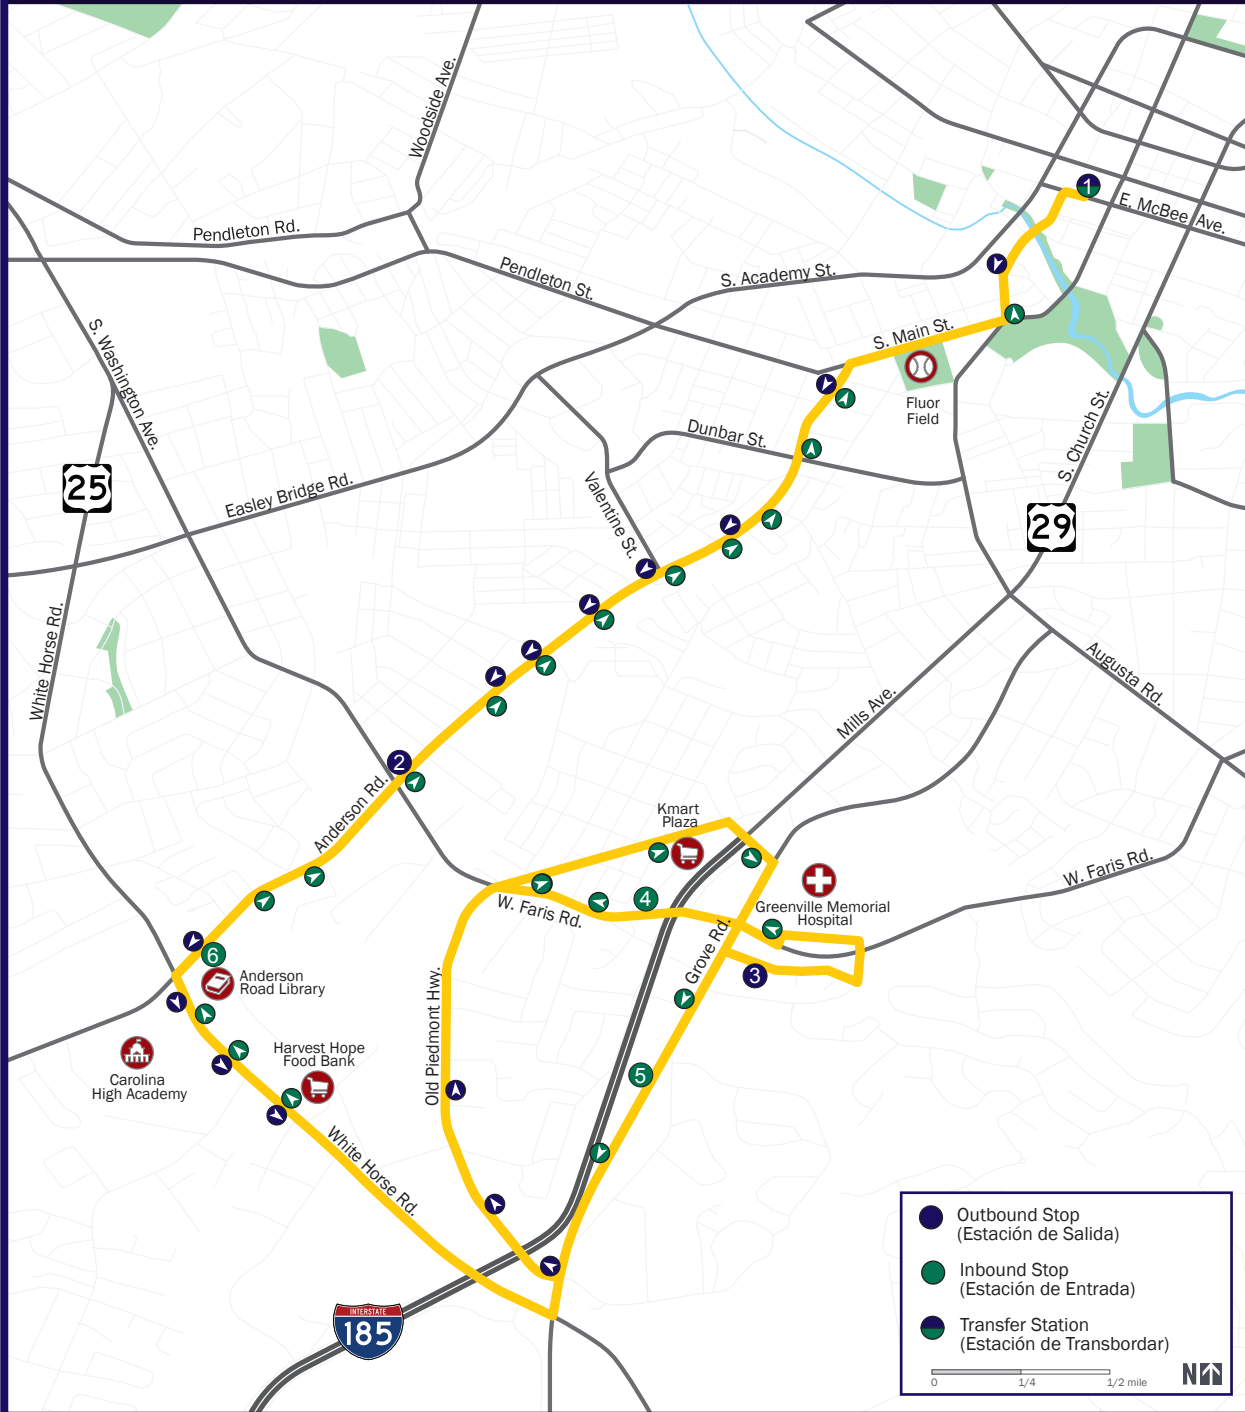

Route 504

From Greenlink Transit Center to
Greenville Hospital System
via Anderson Road

- Outbound Stop (Estación de Salida)
- Inbound Stop (Estación de Entrada)
- Transfer Station (Estación de Transbordar)

0 1/4 1/2 mile

| Monday - Friday (lunes - viernes) | | | | | | |
|-----------------------------------|-----------------------------------|----------------------|------------------------------|---------------|-----------------------------|--------------------------|
| 1 | 2 | 3 | 4 | 5 | 6 | 1 |
| Greenlink Transit Center | Anderson Rd. & S. Washington Ave. | VA Outpatient Clinic | W. Farris Rd. & K-Mart Plaza | Prisma Ob/Gyn | Anderson Rd. & Commerce Rd. | Greenlink Transit Center |
| 5:30a | 5:44a | 5:58a | 6:01a | 6:05a | 6:14a | 6:25a |
| 6:30 | 6:44 | 6:58 | 7:01 | 7:05 | 7:14 | 7:25 |
| 7:30 | 7:44 | 7:58 | 8:01 | 8:05 | 8:14 | 8:25 |
| 8:30 | 8:44 | 8:58 | 9:01 | 9:05 | 9:14 | 9:25 |
| 9:30 | 9:44 | 9:58 | 10:01 | 10:05 | 10:14 | 10:25 |
| 10:30 | 10:44 | 10:58 | 11:01 | 11:05 | 11:14 | 11:25 |
| 11:30 | 11:44 | 11:58 | 12:01p | 12:05p | 12:14p | 12:25p |
| 12:30p | 12:44p | 12:58p | 1:01 | 1:05 | 1:14 | 1:25 |
| 1:30 | 1:44 | 1:58 | 2:01 | 2:05 | 2:14 | 2:25 |
| 2:30 | 2:44 | 2:58 | 3:01 | 3:05 | 3:14 | 3:25 |
| 3:30 | 3:44 | 3:58 | 4:01 | 4:05 | 4:14 | 4:25 |
| 4:30 | 4:44 | 4:58 | 5:01 | 5:05 | 5:14 | 5:25 |
| 5:30 | 5:44 | 5:58 | 6:01 | 6:05 | 6:14 | 6:25 |
| 6:30 | 6:44 | 6:58 | 7:01 | 7:05 | 7:14 | 7:25 |